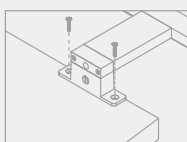

2996

IP44 LED BATHROOM MIRROR LIGHT

This mirror light features a frosted acrylic lampshade, which scatters the light extensively, giving a diffused yet strong glow. With an integrated driver, it is designed for mains voltage connection. 300mm or 500mm long head of the fitting enable you to match different sizes of cabinets or mirrors and ensures an even illumination across them as well. IP44 waterproof rating makes it suitable for mounting within zone 1 and zone 2 areas. It is sure to offer an option for two kinds installation, can be fixed to a horizontal surface or by using the additionally-ordered mirror mounting fixing, it can be clipped on to the top of the mirror. Available in warm white, neutral white and cool white LED, allowing you to create the perfect mood lighting to suit your cabinetry.

- Operating Mode : High Voltage
- Material : Aluminium + frosted acrylic
- LED type : SMD
- Size : L300x115x37mm/L500x115x37mm
- Wattage : 5.5W/7W
- IP Rating : IP44
- Energy Efficiency Class : A+
- Light color : 2700K/4100K/6400K
- Mounting : surface or mirror mounting available
- Working Lifetime : 30,000h

INSTALLATION:

E. Surface

FINISH	2700K	4100K	6400K
Polished chrome			
L=300MM 5.5W	2996.334	2996.344	2996.364
L=500MM 7W	2996.534	2996.544	2996.564