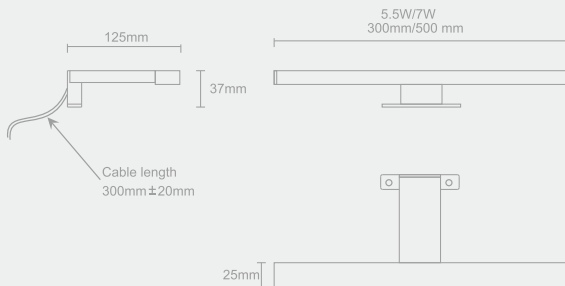

### IP44 LED BATHROOM MIRROR LIGHT

This mirror light features a frosted acrylic lampshade, which scatters the light extensively, giving a diffused yet strong glow. With an integrated driver, it is designed for mains voltage connection. 300mm or 500mm long head of the fitting enable you to match different sizes of cabinets or mirrors and ensures an even illumination across them as well. IP44 waterproof rating makes it suitable for mounting within zone 1 and zone 2 areas. It is sure to offer an option for two kinds installation, can be fixed to a horizontal surface or by using the additionally-ordered mirror mounting fixing, it can be clipped on to the top of the mirror. Available in warm white, neutral white and cool white LED, allowing you to create the perfect mood lighting to suit your cabinetry.

- Operating Mode : High Voltage
- Material : Aluminium + frosted acrylic
- LED type : SMD
- Size : L300x115x37mm/L500x115x37mm
- Wattage : 5.5W/7W
- IP Rating : IP44
- Energy Efficiency Class : A+
- Light color : 2700K/4100K/6400K
- Mounting : surface or mirror mounting available
- Working Lifetime : 30,000h

#### INSTALLATION:

C. Mirror

E. Surface

FINISH	2700K	4100K	6400K
<b>Polished chrome</b>			
L=300MM 5.5W	2996.334	2996.344	2996.364
L=500MM 7W	2996.534	2996.544	2996.564