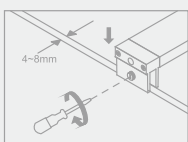

INSTALLATION:

C. Mirror